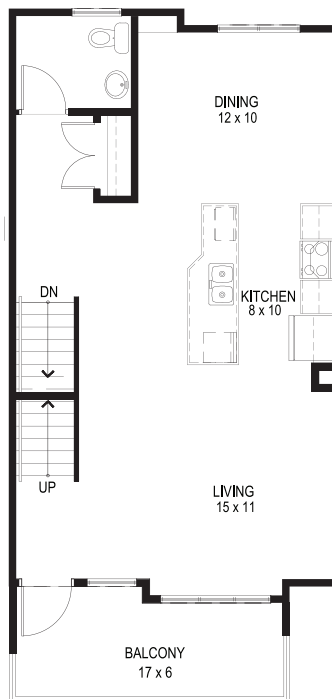

ALPINE

1668 SQFT

3 BEDROOM

2.5 BATHROOM

MAIN FLOOR

SECOND FLOOR

THIRD FLOOR

*NOTE: Dimensions as shown are approximate only and may change during the course of construction