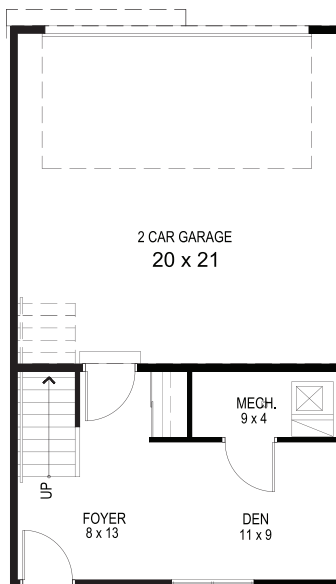

ALPINE

1668 SQFT

3 BEDROOM

2.5 BATHROOM

MAIN FLOOR

SECOND FLOOR

THIRD FLOOR

*NOTE: Dimensions as shown are approximate only and may change during the course of construction