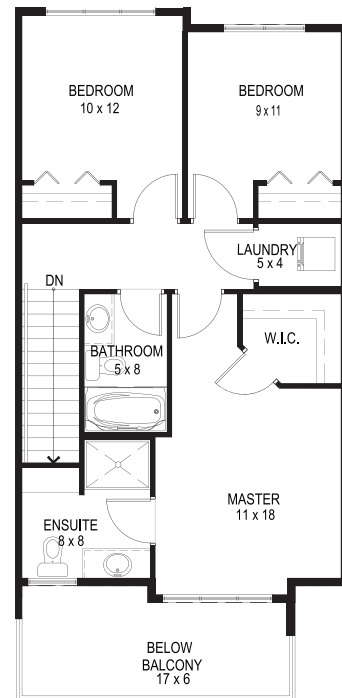

ALPINE

1668 SQFT

3 BEDROOM

2.5 BATHROOM

MAIN FLOOR

SECOND FLOOR

THIRD FLOOR

*NOTE: Dimensions as shown are approximate only and may change during the course of construction